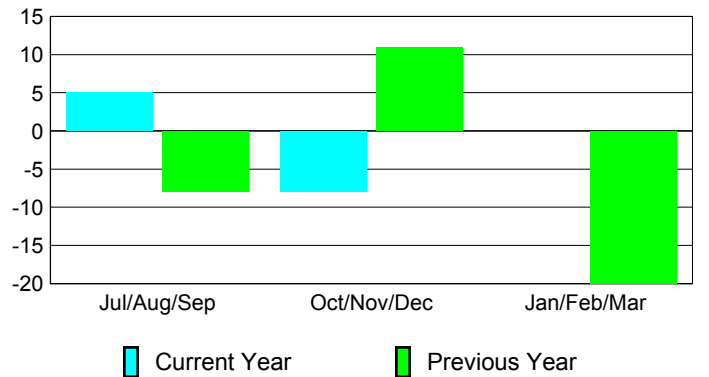

Club Results 2012-2013

Goal, New, Dropped, Gain/Loss

Comparison of Club Gain/Loss

Current Year Compared to the Previous Year

YTD Status Quo Clubs 2012-2013

Status Quo Clubs Compared to Status Quo Members

MEMBERSHIP

Membership Results
2012-2013

Membership
2011-2012

Month	Net Memb Goal	Actual New Memb	Actual Dropped Memb	Gain/Loss of Memb	Gain/Loss of Memb
Jul/Aug/Sep	7	29	-24	5	-8
Oct/Nov/Dec	20	21	-29	-8	11
Jan/Feb/Mar	0				-20
Totals	27	50	-53	-3	-17

Membership Results 2012-2013

Goal, New, Dropped, Gain/Loss

Comparison of Membership Gain/Loss

Current Year Compared to the Previous Year

Gender Comparison 2012-2013

Jul/Aug/Sep

Oct/Nov/Dec

Jan/Feb/Mar