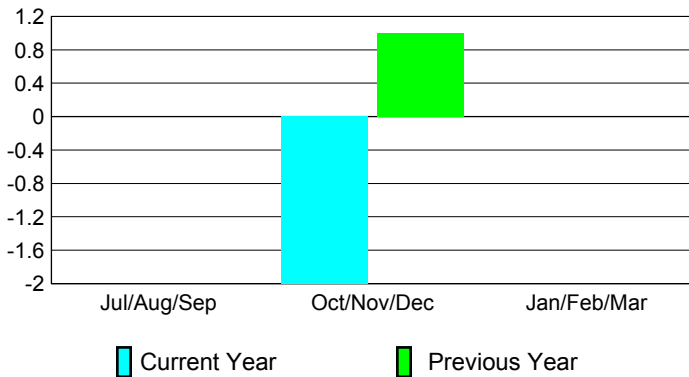

2012-2013 GMT Reports for District (or Undistricted) **District T 2**

GMT: **Mr. Pedro Mario Marrello**

Location: **CHILE**

GMT CA: **3**

CLUBS

Club Results
2012-2013

Clubs
2011-2012

Month	New Club Goal	Actual New Clubs	Actual Dropped Clubs	Gain/Loss of Clubs	Gain/Loss of Clubs
Jul/Aug/Sep	0	0	0	0	0
Oct/Nov/Dec	1	0	-2	-2	1
Jan/Feb/Mar	0				0
Totals	1	0	-2	-2	1

Club Results 2012-2013

Goal, New, Dropped, Gain/Loss

Comparison of Club Gain/Loss

Current Year Compared to the Previous Year

YTD Status Quo Clubs 2012-2013

Status Quo Clubs Compared to Status Quo Members

MEMBERSHIP