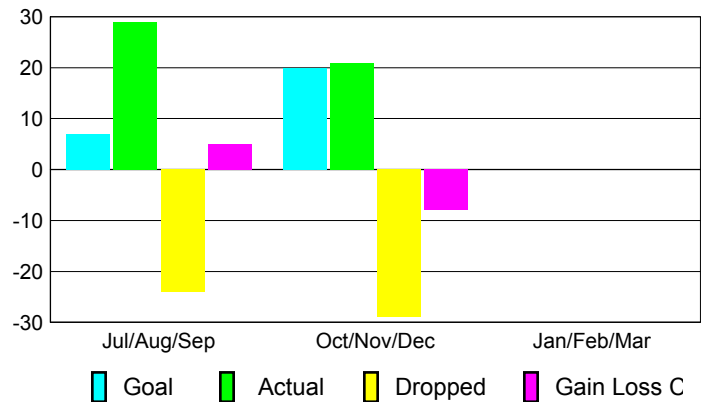

Membership Results 2012-2013

Goal, New, Dropped, Gain/Loss

Comparison of Membership Gain/Loss

Current Year Compared to the Previous Year