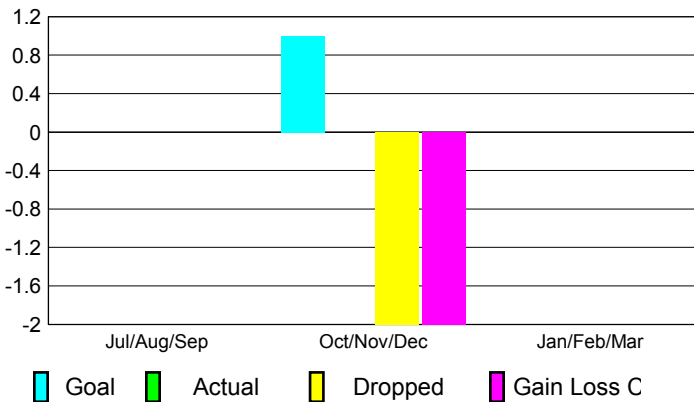

2012-2013 GMT Reports for District (or Undistricted) **District T 2**

GMT: **Mr. Pedro Mario Marrello**

Location: **CHILE**

GMT CA: **3**

CLUBS

Club Results
2012-2013

Clubs
2011-2012

Month	New Club Goal	Actual New Clubs	Actual Dropped Clubs	Gain/Loss of Clubs	Gain/Loss of Clubs
Jul/Aug/Sep	0	0	0	0	0
Oct/Nov/Dec	1	0	-2	-2	1
Jan/Feb/Mar	0				0
Totals	1	0	-2	-2	1

Club Results 2012-2013

Goal, New, Dropped, Gain/Loss

Comparison of Club Gain/Loss

Current Year Compared to the Previous Year

YTD Status Quo Clubs 2012-2013

Status Quo Clubs Compared to Status Quo Members

MEMBERSHIP